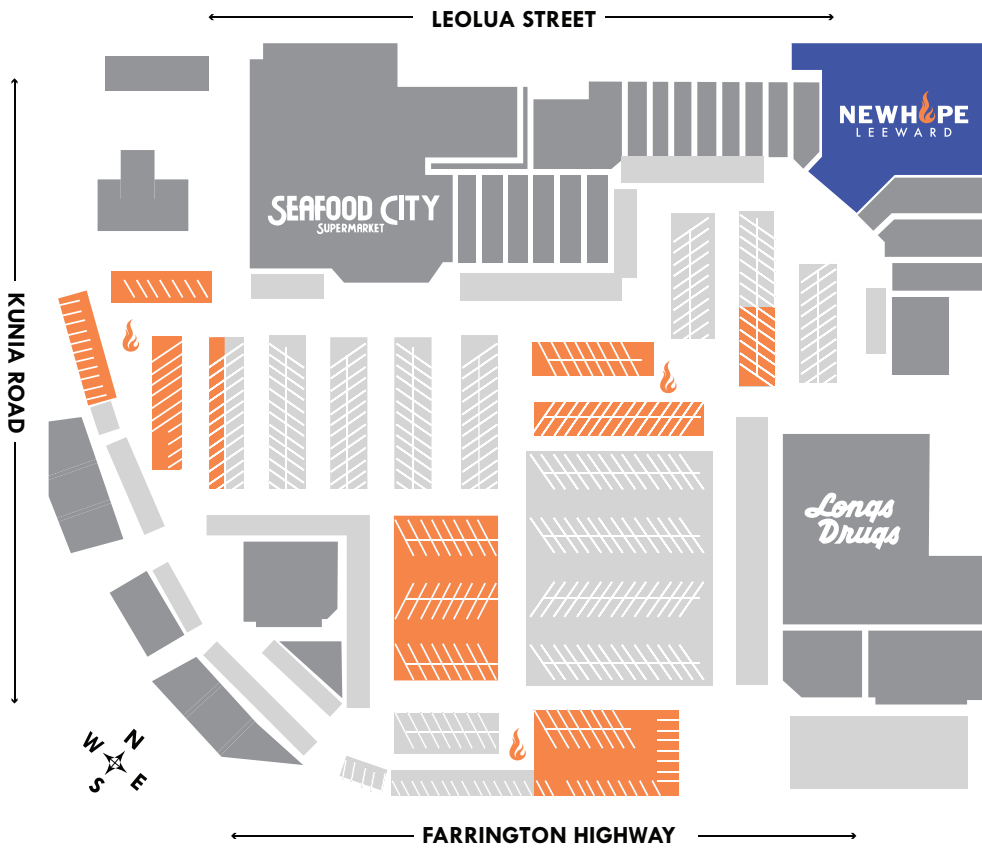

WAIPAHU CAMPUS - 94-050 FARRINGTON HWY - PARKING

PLEASE KOKUA IN THE PARKING LOT AT WAIPAHU BY PARKING IN THE APPROPRIATE STALLS.

- RESTRICTED PARKING
- CHURCH PARKING

HAVING RELATIONSHIP PROBLEMS IN YOUR MARRIAGE? WITH YOUR KIDS? OR STRUGGLING WITH ADDICTION?

NEW HOPE LEEWARD'S

PREMIER
TRI-ANNUAL
EVENT

FOR THOSE NEW TO CHRIST
AND/OR NEW TO THE CHURCH

SATURDAY,
MAY 13, 2017
8:00AM - 12:00PM
KAPOLEI CAMPUS
4280 KAMOKILA BLVD.

CHILDCARE OFFERED.

TEXT GDGS TO 31996 TO REGISTER OR
GDGS@NEWHOPELEEWARD.ORG